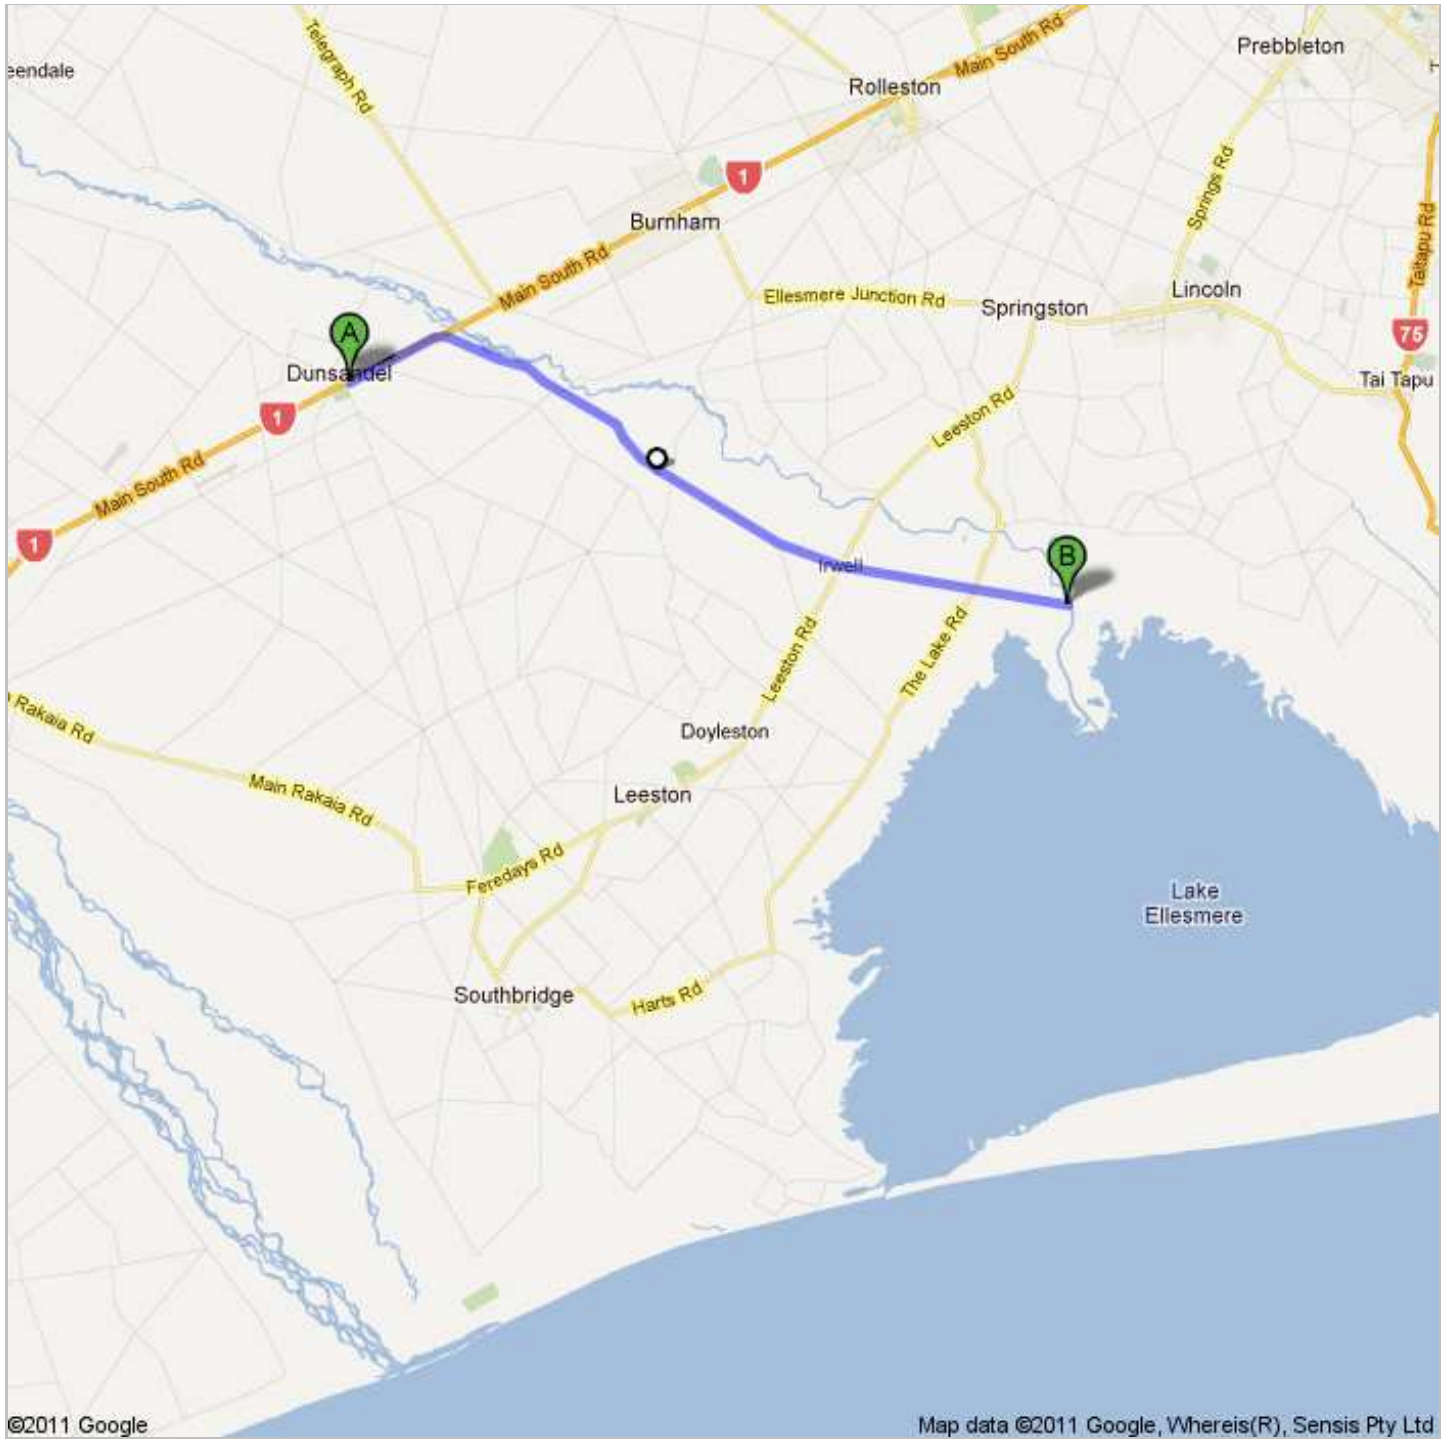

Directions to 11 Selwyn Lake Rd, Leeston 7683  
21.6 km – about 35 mins

 Main South Rd

---

1. Head **northeast** on **Main South Rd** toward **Boundary Creek Rd** go 2.9 km  
total 2.9 km  
About 2 mins

 2. Turn right onto **Selwyn Lake Rd** go 18.8 km  
total 21.6 km  
*Destination will be on the right*  
About 33 mins

 11 Selwyn Lake Rd, Leeston 7683

---

These directions are for planning purposes only. You may find that construction projects, traffic, weather, or other events may cause conditions to differ from the map results, and you should plan your route accordingly. You must obey all signs or notices regarding your route.